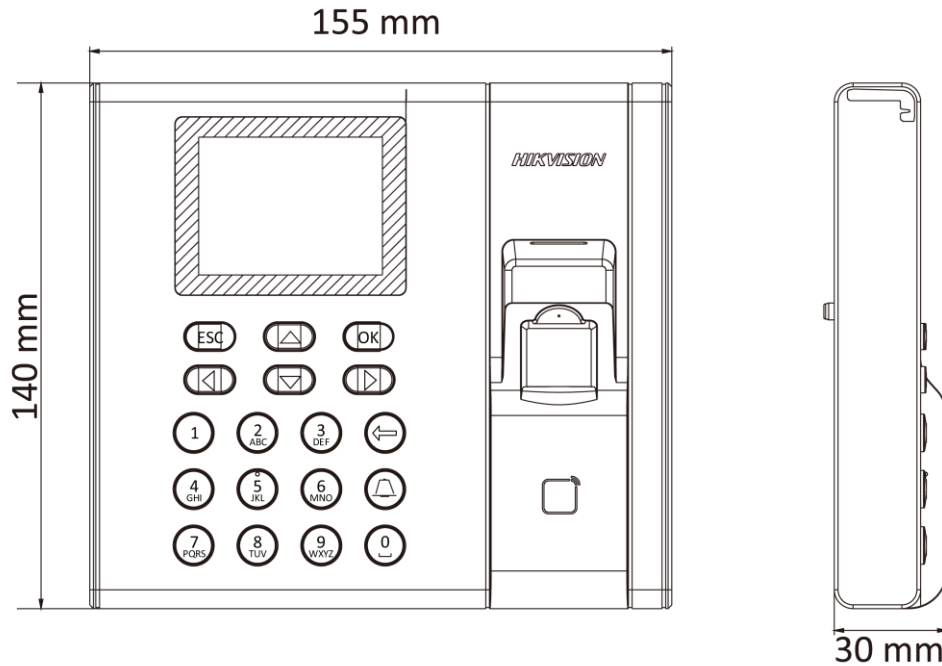

## ▪ Specification

<b>System</b>	
Operation system	Linux
<b>Screen</b>	
Size	2.4-inch
Type	LCD-TFT display screen
<b>Audio</b>	
Audio output	1 loudspeaker, 1 buzzer
<b>Network</b>	
Wired network	TCP/IP, 10/100Mbps, self-adaptive
Communication protocol	TCP/IP, ISUP
<b>Interface</b>	
Network interface	1
Lock output	1
Exit button	1
Door contact input	1
TAMPER	1
USB	1
<b>Capacity</b>	
Fingerprint capacity	1000
Event capacity	100,000
<b>Authentication</b>	
Fingerprint module	Optical fingerprint module
Fingerprint comparing mode	1:1 and 1:N
Fingerprint recognition duration	< 1 s
Fingerprint False Acceptance Rate (FAR)	≤ 0.001 %
Fingerprint False Rejection Rate (FRR)	≤ 0.01 %
<b>Others</b>	
Power supply	12 VDC/1 A
Working temperature	-10 °C to +55 °C (14 °F to +131 °F)
Working humidity	10% to 90% (no condensing)
Color	Silver
Dimensions	140 mm × 155 mm × 30 mm (5.51" × 6.01" × 1.18")
Self Service Reports (SSR)	Stand-alone operation, calculate attendance data and export reports via USB interface
Installation	Wall mounting

## ▪ Dimension